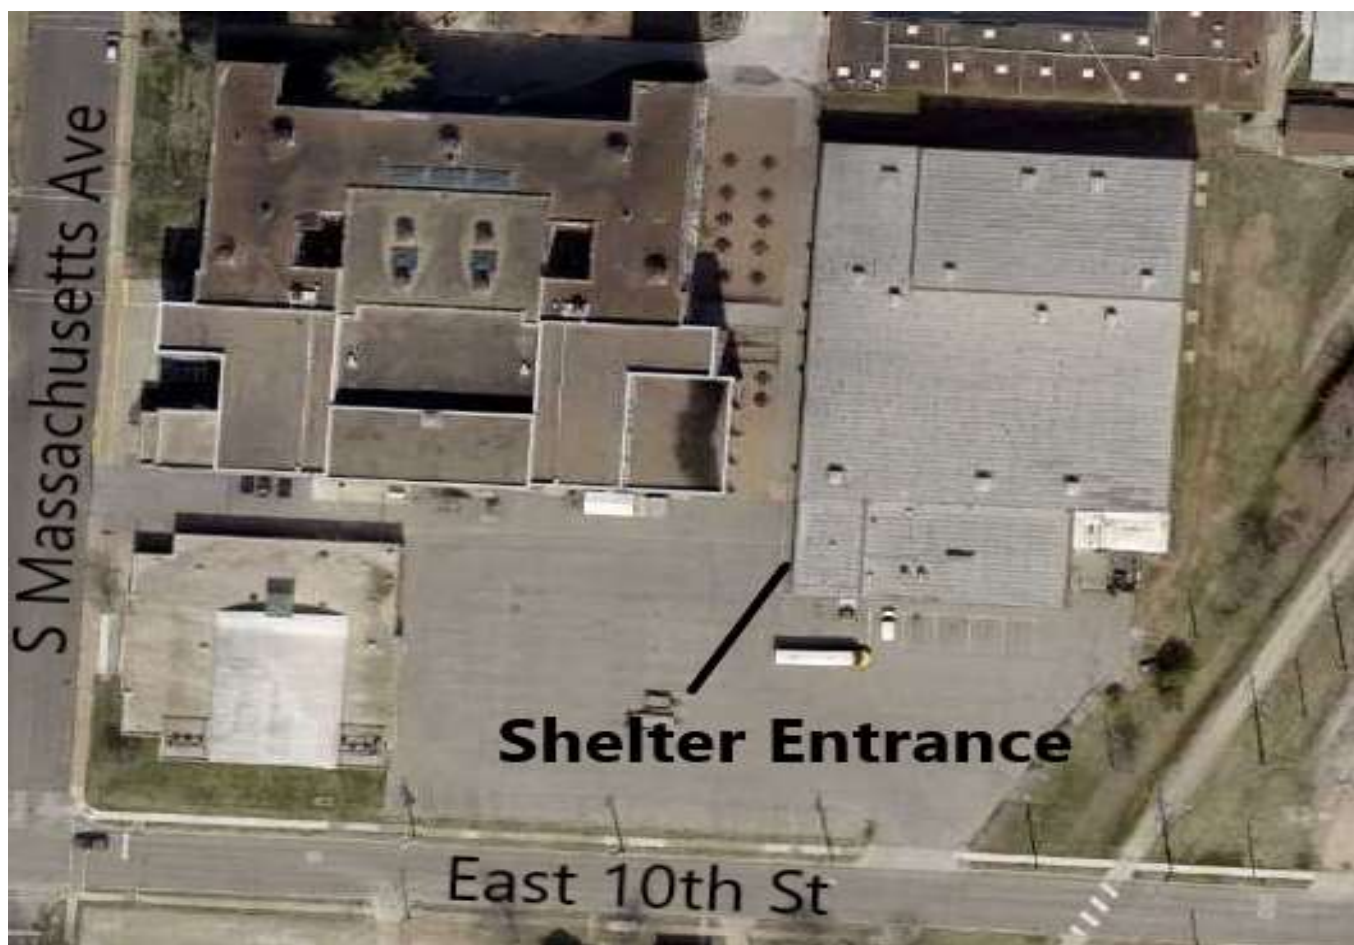

Smith-Cotton Jr High Storm

[312 E Broadway](#)

Enter from E 10th Street

Storm shelter has a capacity for 3000 people. Storm shelter is placed on standby during a Tornado Watch. As storms develop the shelter will be opened. No pets, alcohol or smoking is allowed in the shelter. No pets, alcohol or smoking is allowed in the shelter. You may also bring lawn chairs, blankets and other small comfort items. Shelter openings will be announced on Pettis County Sheriff's Office NIXLE and Sedalia-Pettis County Emergency Management Agency on Facebook and X (formerly Twitter) for Storm shelter status.