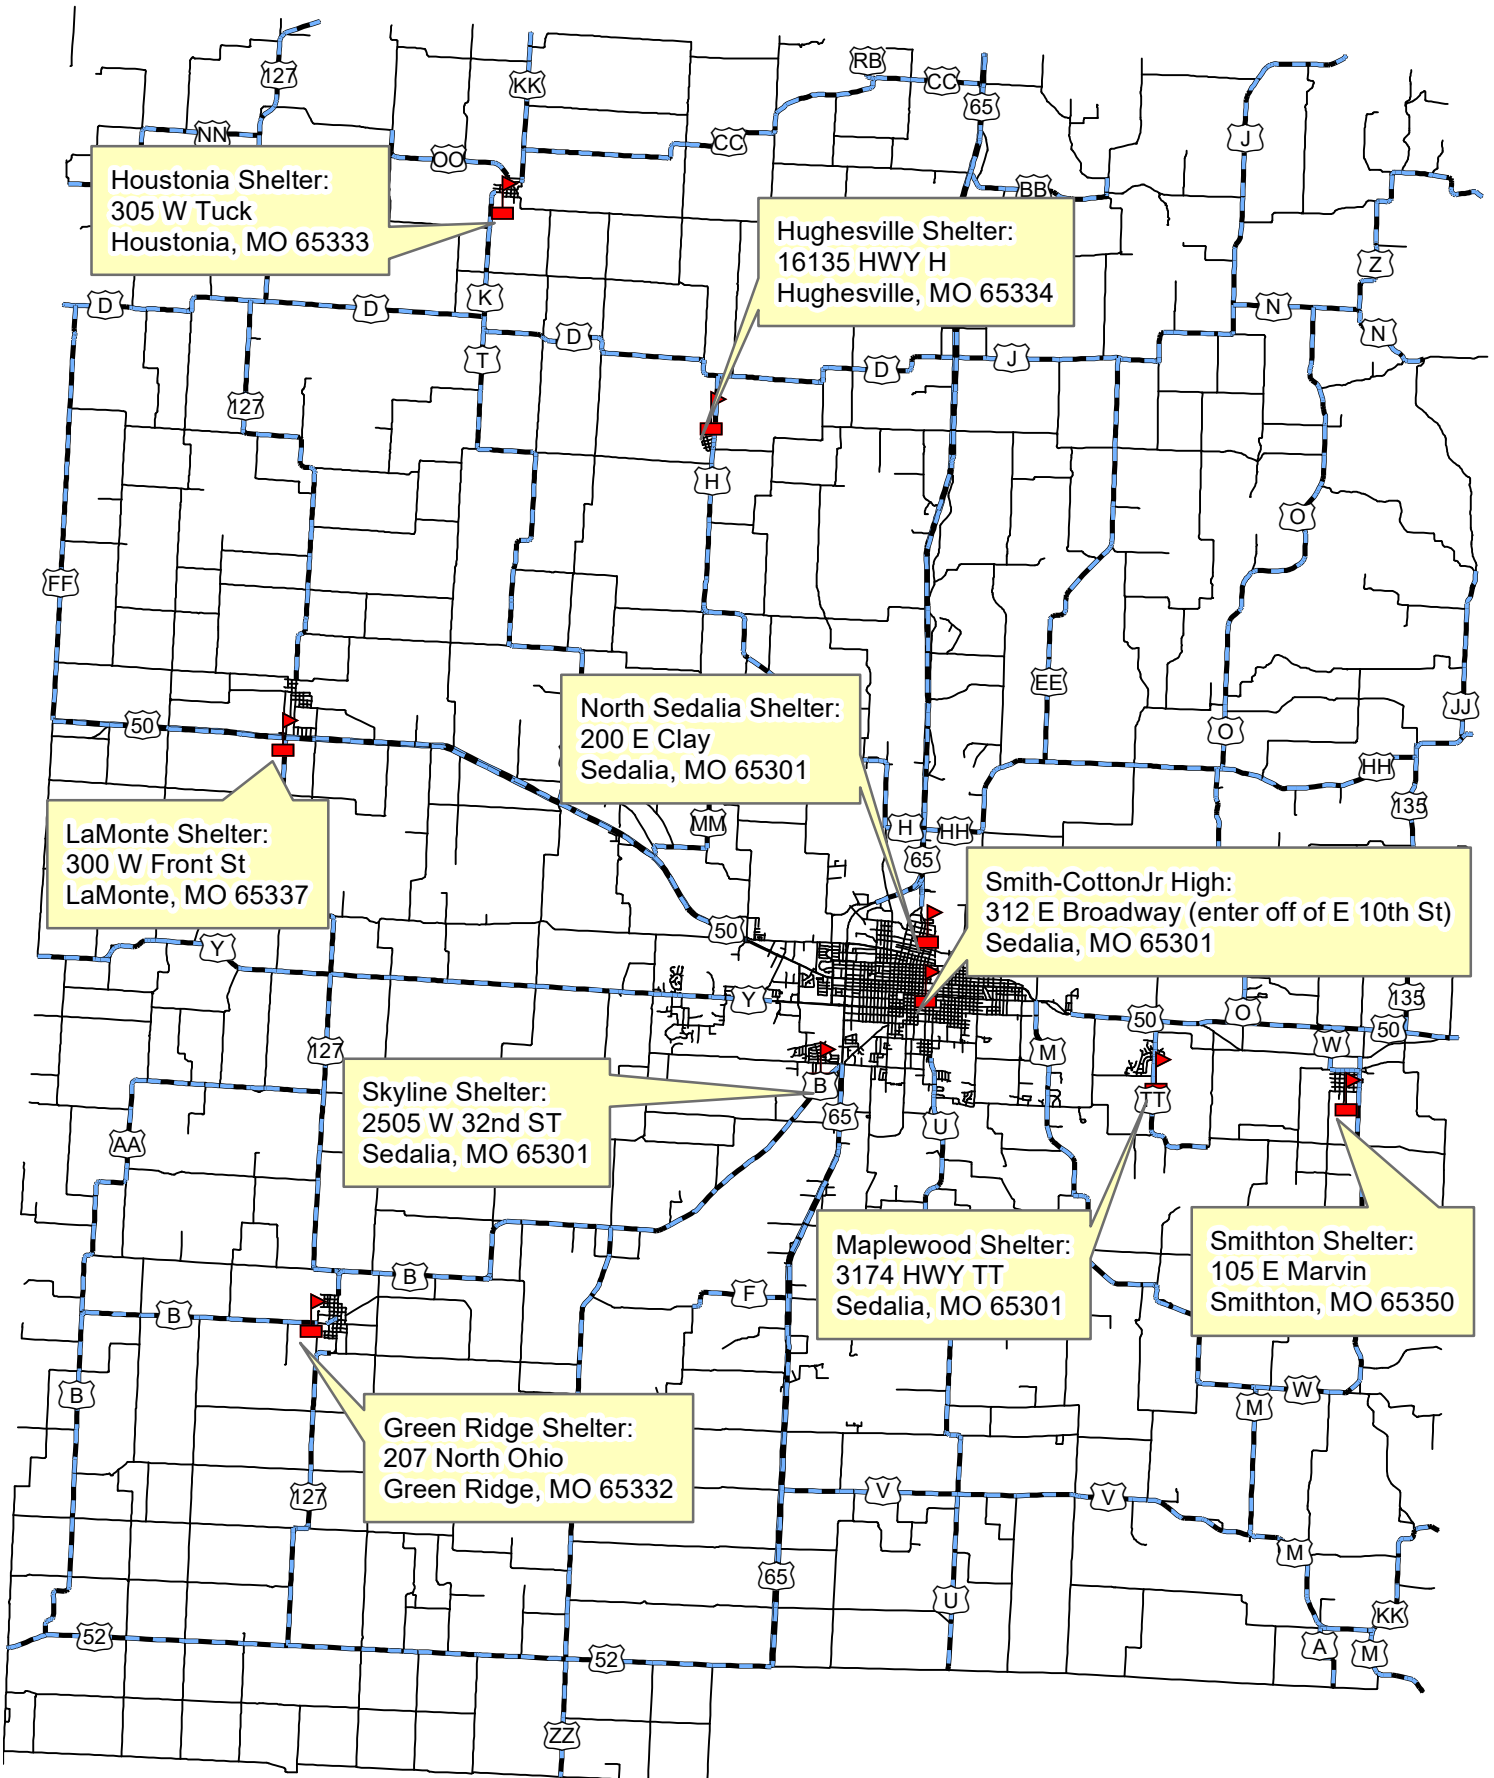

# Pettis County Tornado Shelters

Notifications of shelter openings are made over Sedalia-PettisCounty EMA Facebook and Pettis County Sheriff's Office Nixle system. Shelters will be unlocked during National Weather Service Tornado Watch and Warning advisories.